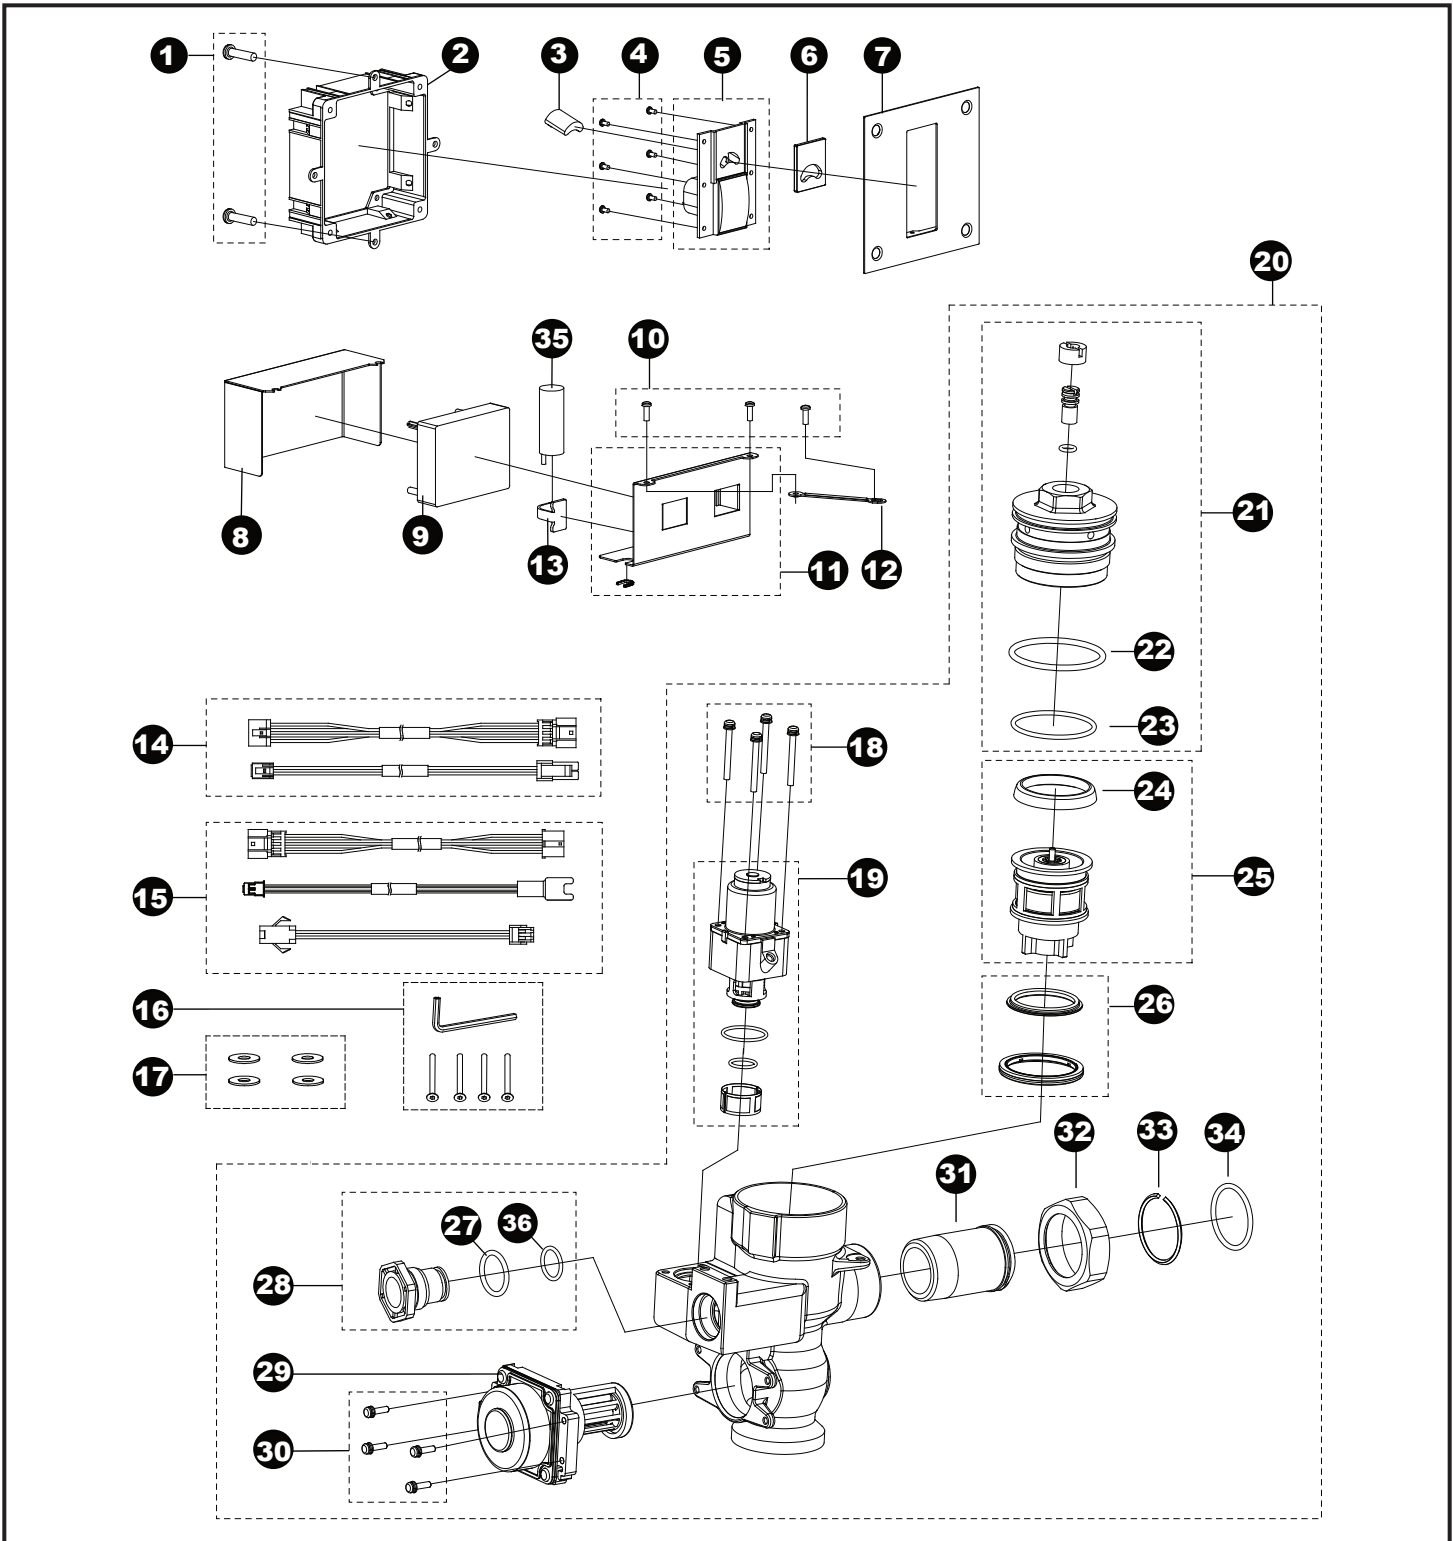

TET3GAR#SS  
 TET3GA31#SS  
 TET3GA32#SS  
 TET3GA33#SS

**EcoPower® Flush Valve,  
 Toilet, Concealed Small, 1.6 Gpf**

**EcoPower® Flush Valve,  
Toilet, Concealed Small, 1.6 Gpf**TET3GAR#SS  
TET3GA31#SS  
TET3GA32#SS  
TET3GA33#SS

<b>Item</b>	<b>Part</b>	<b>Description</b>
1	THP3222	Screw, wooden screw (10/bag)
2	THP3210	Wall frame assy, small cover
3	THP3187	Sensor unit
4	THP3215	Screw, touch button (6/bag)
5	THP3214	Touch button assy, concealed
6	THP3213	Glass, sensor window, concealed
7	THP3212	Cover plate, small
8	THP3216	Cover, controller box, concealed
9	THP3197	Controller unit, D
10	THP3204	Screw, cover, valve (5/bag)
11	THP3217	Housing, controller, concealed
12	THP3218	Mount stay, controller box
13	TH559EDV517	Clamp set (10/bag)
14	THP3221	Wire harness, controller (2/bag)
15	THP3209	Extension harness (3 type/bag)
16	THP3233	Screw w/wrench set
17	THP3219	Washer, plastic (4/bag)
18	THP3192	Screw (4/bag)
19	THP3190	Solenoid unit & diaphragm assy
20	THP3226	Valve assy, concealed, toilet
21	THP3188	Valve cap assembly
22	THP3189	O-ring, valve cap top (10/bag)
23	TH305SV112	O-ring, valve cap botm (10/bag)
24	TH305SV103	U-packing, piston (10/bag)
25	TH323V104R	Piston assembly
26	TH321	Seat packing set
27	THP3013	O-ring, cap (10/bag)
28	THP3220	Plug
29	TH559EDV503	EcoPower generator, toilet
30	TH559EDV505	Screw, EcoPower generator
31	TH305SV114#CP	Tailpiece
32	TH305SV113#CP	Nut, tailpiece/angle stop
33	TH305SV105	Locking ring set, tailpiece (10/bag)
34	TH305SV106	O-ring, tailpiece/angle stop
35	THP3053	Back-up battery
36	THP3242	O-ring (1/bag)

**Vacuum Breaker Sets**

VB13RB-31	Back Spud, 1-1/2" Outlet, Concealed
VB0932#RB	Top Spud, 1-1/2" Outlet, Concealed
VB13RB-33	Back Spud, 1-1/2" Outlet, Floor Mount

Note: for additional information, refer to the individual vacuum breaker parts sheets.