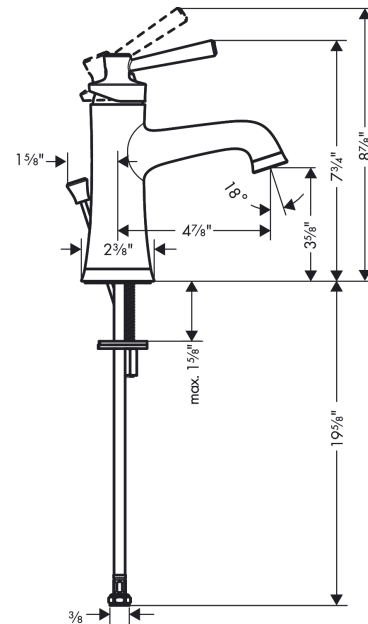

Joleena
Single-Hole Faucet 100 with Pop-Up Drain, 1.2 GPM
 Surface: **brushed nickel** Part no. : **04771820**

Description

Features

- Spray modes: Aerated spray
- Flow: 1.2 GPM (4.5 L/Min)
- Ceramic cartridge
- Includes pop-up drain

Item details

List Price \$ 363.00

Technology

Compliance

Product image

Scale drawing

Joleena
Single-Hole Faucet 100 with Pop-Up Drain, 1.2 GPM
Surface: **brushed nickel** Part no. : **04771820**

Exploded drawing

Year of production: >01/20

Joleena

Single-Hole Faucet 100 with Pop-Up Drain, 1.2 GPM

Surface: **brushed nickel** Part no. : **04771820**

Spare parts list

Year of production: >01/20

Pos.	Description	Part no.	Price	PU
1	handle	93534820	-	1
2	pull rod	93529820	-	1
3	flange	93273820	-	1
4	cartridge, assy	93268000	-	1
5	aerator M24x1 (4,5 l/min)	93531821	-	1
6	escutcheon	93530820	-	1
7	fixing set	96016000	-	1
8	connection hose 600 mm	93528001	-	1
a	pop up waste	88509820	-	1