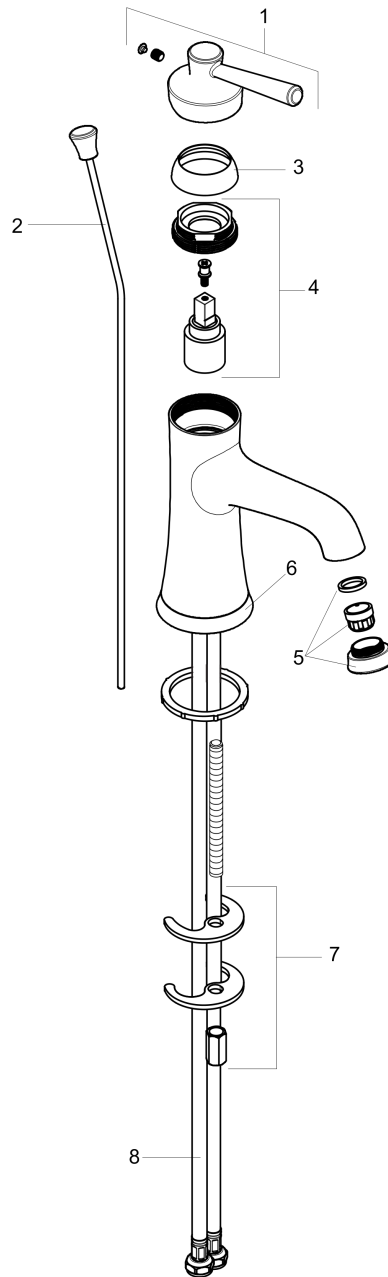

Joleena
Single-Hole Faucet 100 with Pop-Up Drain, 1.2 GPM
 Surface: **brushed nickel** Part no. : **04771820**

Description

Features

- Spray modes: Aerated spray
- Flow: 1.2 GPM (4.5 L/Min)
- Ceramic cartridge
- Includes pop-up drain

Item details

List Price \$ 363.00

Technology

Compliance

Product image

Scale drawing

Joleena
Single-Hole Faucet 100 with Pop-Up Drain, 1.2 GPM
Surface: **brushed nickel** Part no. : **04771820**

Exploded drawing

Year of production: >01/20

Joleena

Single-Hole Faucet 100 with Pop-Up Drain, 1.2 GPM

Surface: **brushed nickel** Part no. : **04771820**

Spare parts list

Year of production: >01/20

Pos.	Description	Part no.	Price	PU
1	handle	93534820	-	1
2	pull rod	93529820	-	1
3	flange	93273820	-	1
4	cartridge, assy	93268000	-	1
5	aerator M24x1 (4,5 l/min)	93531821	-	1
6	escutcheon	93530820	-	1
7	fixing set	96016000	-	1
8	connection hose 600 mm	93528001	-	1
a	pop up waste	88509820	-	1