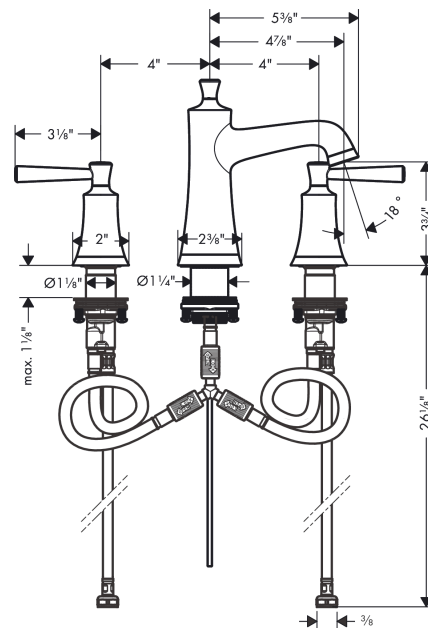

Joleena
Widespread Faucet 100 with Pop-Up Drain, 1.2 GPM
 Surface: **brushed nickel** Part no. : **04774820**

Description

Features

- Spray modes: Aerated spray
- Flow: 1.2 GPM (4.5 L/Min)
- 90° ceramic valves
- Includes pop-up drain

Item details

List Price \$ 613.00

Technology

Compliance

Product image

Scale drawing

Joleena
Widespread Faucet 100 with Pop-Up Drain, 1.2 GPM
 Surface: **brushed nickel** Part no. : **04774820**

Exploded drawing

Year of production: >01/20

Joleena**Widespread Faucet 100 with Pop-Up Drain, 1.2 GPM**Surface: **brushed nickel** Part no. : **04774820****Spare parts list**

Year of production: >01/20

Pos.	Description	Part no.	Price	PU
1	spout cpl.	93555820	-	1
2	aerator M24x1 (4,5 l/min)	93531821	-	1
3	escutcheon	93530820	-	1
4	pop up rod	93554820	-	1
5	null	92913000	-	1
6	O-ring 8x1,75	97827000	-	1
7	null	92909000	-	1
8	lever collar	97548000	-	1
9	hose connection angel	92905000	-	1
10	handle	93553820	-	1
11	handle fixing set	98932000	-	1
12	shut off unit right closing	98817001	-	1
13	shut off unit left closing	95366001	-	1
14	null	92907000	-	1
15	connection hose 18½" M8x0,75 3/8"	96321001	-	1
16	null	92914000	-	1
a	pop up waste	88509820	-	1