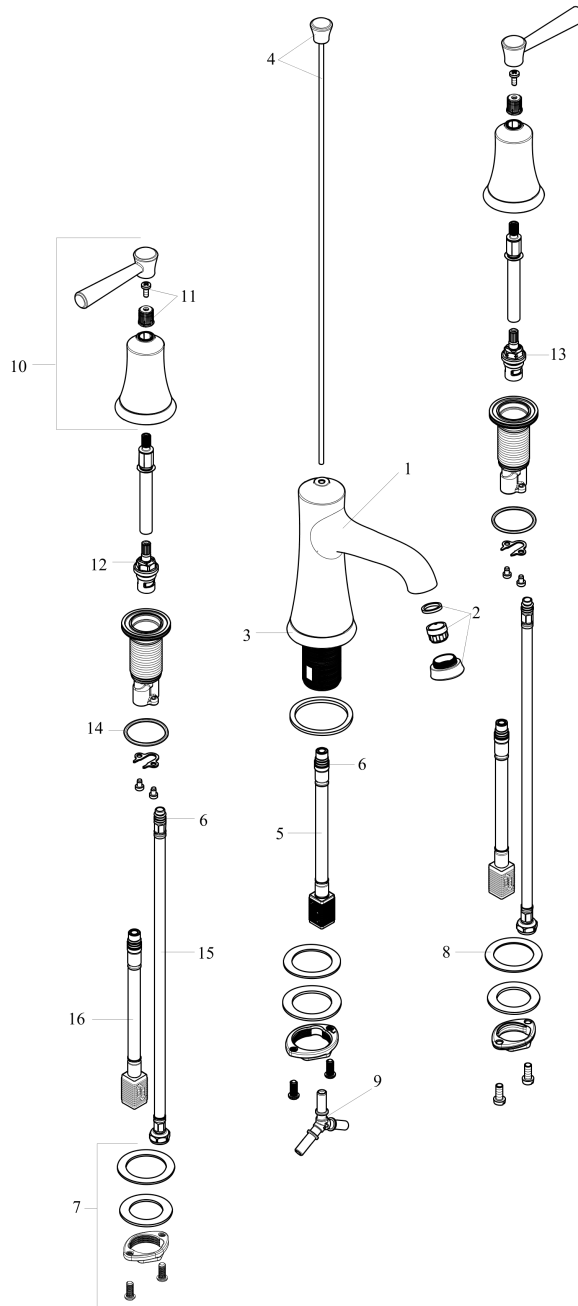

Joleena
Widespread Faucet 100 with Pop-Up Drain, 1.2 GPM
 Surface: **brushed nickel** Part no. : **04774820**

Description

Features

- Spray modes: Aerated spray
- Flow: 1.2 GPM (4.5 L/Min)
- 90° ceramic valves
- Includes pop-up drain

Item details

List Price \$ 613.00

Technology

Compliance

Product image

Scale drawing

Joleena
Widespread Faucet 100 with Pop-Up Drain, 1.2 GPM
 Surface: **brushed nickel** Part no. : **04774820**

Exploded drawing

Year of production: >01/20

Joleena**Widespread Faucet 100 with Pop-Up Drain, 1.2 GPM**Surface: **brushed nickel** Part no. : **04774820****Spare parts list**

Year of production: >01/20

Pos.	Description	Part no.	Price	PU
1	spout cpl.	93555820	-	1
2	aerator M24x1 (4,5 l/min)	93531821	-	1
3	escutcheon	93530820	-	1
4	pop up rod	93554820	-	1
5	null	92913000	-	1
6	O-ring 8x1,75	97827000	-	1
7	null	92909000	-	1
8	lever collar	97548000	-	1
9	hose connection angel	92905000	-	1
10	handle	93553820	-	1
11	handle fixing set	98932000	-	1
12	shut off unit right closing	98817001	-	1
13	shut off unit left closing	95366001	-	1
14	null	92907000	-	1
15	connection hose 18½" M8x0,75 3/8"	96321001	-	1
16	null	92914000	-	1
a	pop up waste	88509820	-	1