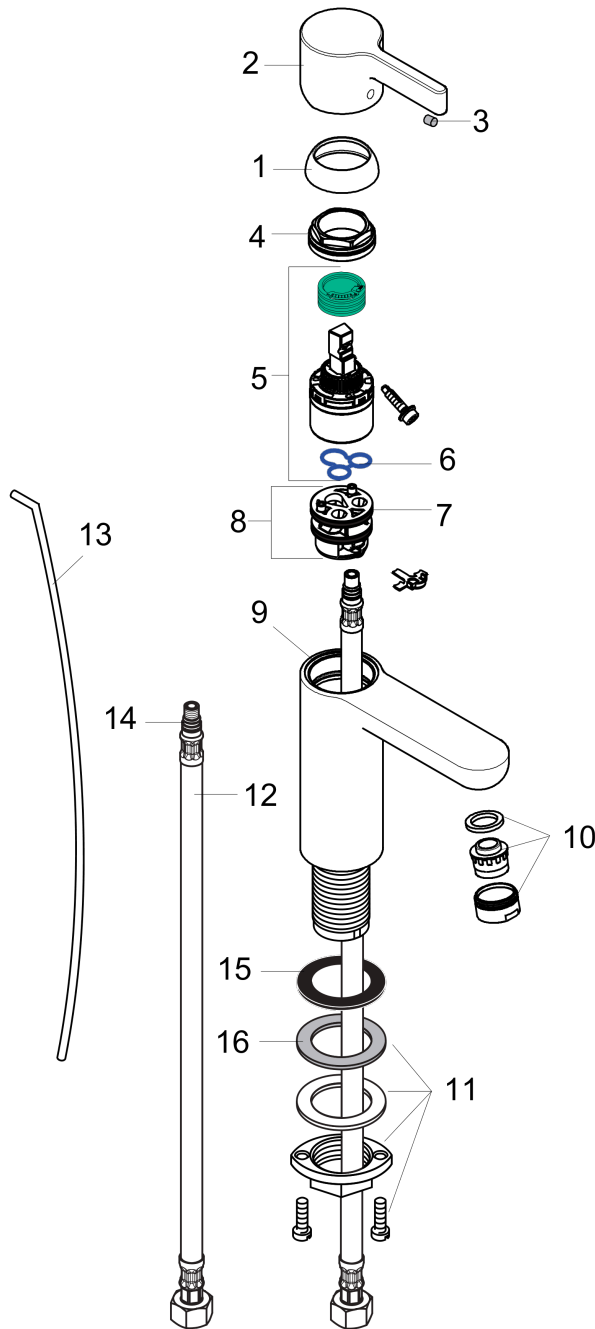

Metris S
Single-Hole Faucet 100 with Pop-Up Drain, 1.2 GPM
 Finishes : **brushed nickel** Part no. : **31060821**

Description

Features

- Spray modes: Aerated spray
- Flow: 1.2 GPM (4.5 L/Min)
- Ceramic cartridge
- Includes pop-up drain

Technology

Product image

Scale drawing

Metris S
Single-Hole Faucet 100 with Pop-Up Drain, 1.2 GPM
 Finishes : **brushed nickel** Part no. : **31060821**

Exploded drawing

Year of production: >07/16

Metris S

Single-Hole Faucet 100 with Pop-Up Drain, 1.2 GPM

Finishes : **brushed nickel** Part no. : **31060821**

Spare parts list

Year of production: >07/16

Pos.	Description	Part no.	PC	PU
1	flange	97406820	0	1
2	handle	31093820	0	1
3	screw cover	96338000	0	1
4	nut	97209000	0	1
5	cartridge, assy	95646001	0	1
6	seal	95008000	0	1
7	O-Ring 30x2	98186000	0	1
8	adapter for cartridge	98750000	0	1
9	O-ring 35x2	92604000	0	1
10	aerator M24x1 (4,5 l/min)	92877820	0	1
11	fixing set (Ø 32)	13961000	0	1
12	connection hose 18½" M8x0,75 3/8"	96321001	0	1
13	pull rod	96657820	0	1
14	O-ring 7x1,5	98422000	0	1
15	flat seal	98749000	0	1
16	lever collar	97548000	0	1
a	pop up waste	88509820	0	1
b	locking screw for handle	95140000	0	1