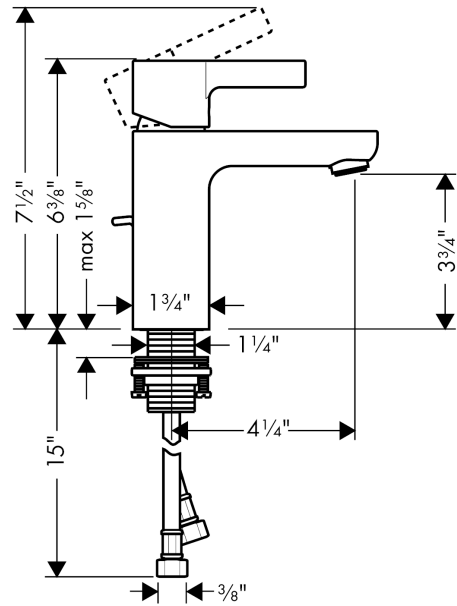

Metris S
Single-Hole Faucet 100 with Pop-Up Drain, 1.2 GPM
 Finishes : **brushed nickel** Part no. : **31060821**

Description

Features

- Spray modes: Aerated spray
- Flow: 1.2 GPM (4.5 L/Min)
- Ceramic cartridge
- Includes pop-up drain

Technology

Product image

Scale drawing

Metris S
Single-Hole Faucet 100 with Pop-Up Drain, 1.2 GPM
 Finishes : **brushed nickel** Part no. : **31060821**

Exploded drawing

Year of production: >07/16

Metris S

Single-Hole Faucet 100 with Pop-Up Drain, 1.2 GPM

Finishes : **brushed nickel** Part no. : **31060821**

Spare parts list

Year of production: >07/16

Pos.	Description	Part no.	PC	PU
1	flange	97406820	0	1
2	handle	31093820	0	1
3	screw cover	96338000	0	1
4	nut	97209000	0	1
5	cartridge, assy	95646001	0	1
6	seal	95008000	0	1
7	O-Ring 30x2	98186000	0	1
8	adapter for cartridge	98750000	0	1
9	O-ring 35x2	92604000	0	1
10	aerator M24x1 (4,5 l/min)	92877820	0	1
11	fixing set (Ø 32)	13961000	0	1
12	connection hose 18½" M8x0,75 3/8"	96321001	0	1
13	pull rod	96657820	0	1
14	O-ring 7x1,5	98422000	0	1
15	flat seal	98749000	0	1
16	lever collar	97548000	0	1
a	pop up waste	88509820	0	1
b	locking screw for handle	95140000	0	1