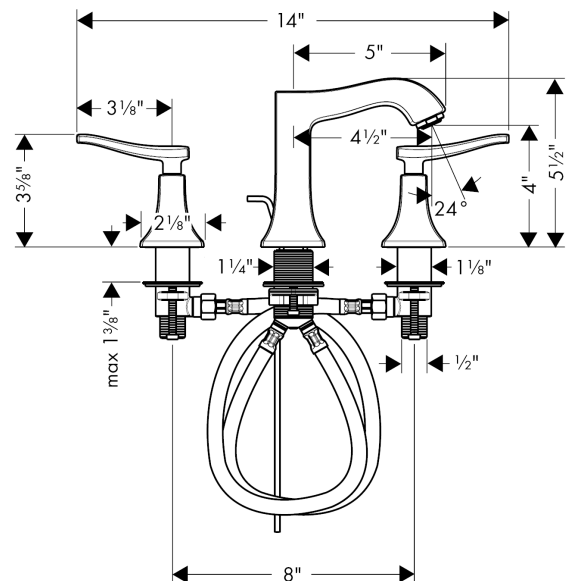

Metris C
Widespread Faucet 100 with Pop-Up Drain, 1.2 GPM
 Surface: **chrome** Part no. : **31073001**

Description

Features

- Spray modes: Aerated spray
- Flow: 1.2 GPM (4.5 L/Min)
- 90° ceramic valves
- Includes pop-up drain

Item details

List Price \$ 794.00

Technology

Compliance

Product image

Scale drawing

Metris C
Widespread Faucet 100 with Pop-Up Drain, 1.2 GPM
 Surface: **chrome** Part no. : **31073001**

Exploded drawing

Year of production: >07/16

Metris C

Widespread Faucet 100 with Pop-Up Drain, 1.2 GPM

Surface: **chrome** Part no. : **31073001**

Spare parts list

Year of production: >07/16

Pos.	Description	Part no.	Price	PU
1	spout cpl.	95394001	-	1
2	aerator M24x1 (4,5 l/min)	92877000	-	1
3	pull rod	96657000	-	1
4	connection hose 18½" M8x0,75 3/8"	96321001	-	1
5	fixing set (Ø 32)	13961000	-	1
6	handle for cold water	31293000	-	1
7	handle for hot water	31292000	-	1
8	stop valve cpl.	97357001	-	1
9	shut off unit left closing	94008000	-	1
10	shut off unit right closing	94009000	-	1
11	adapter for handle	95252000	-	1
a	pop up waste	88509000	-	1
b	handle fixing set	98932000	-	1