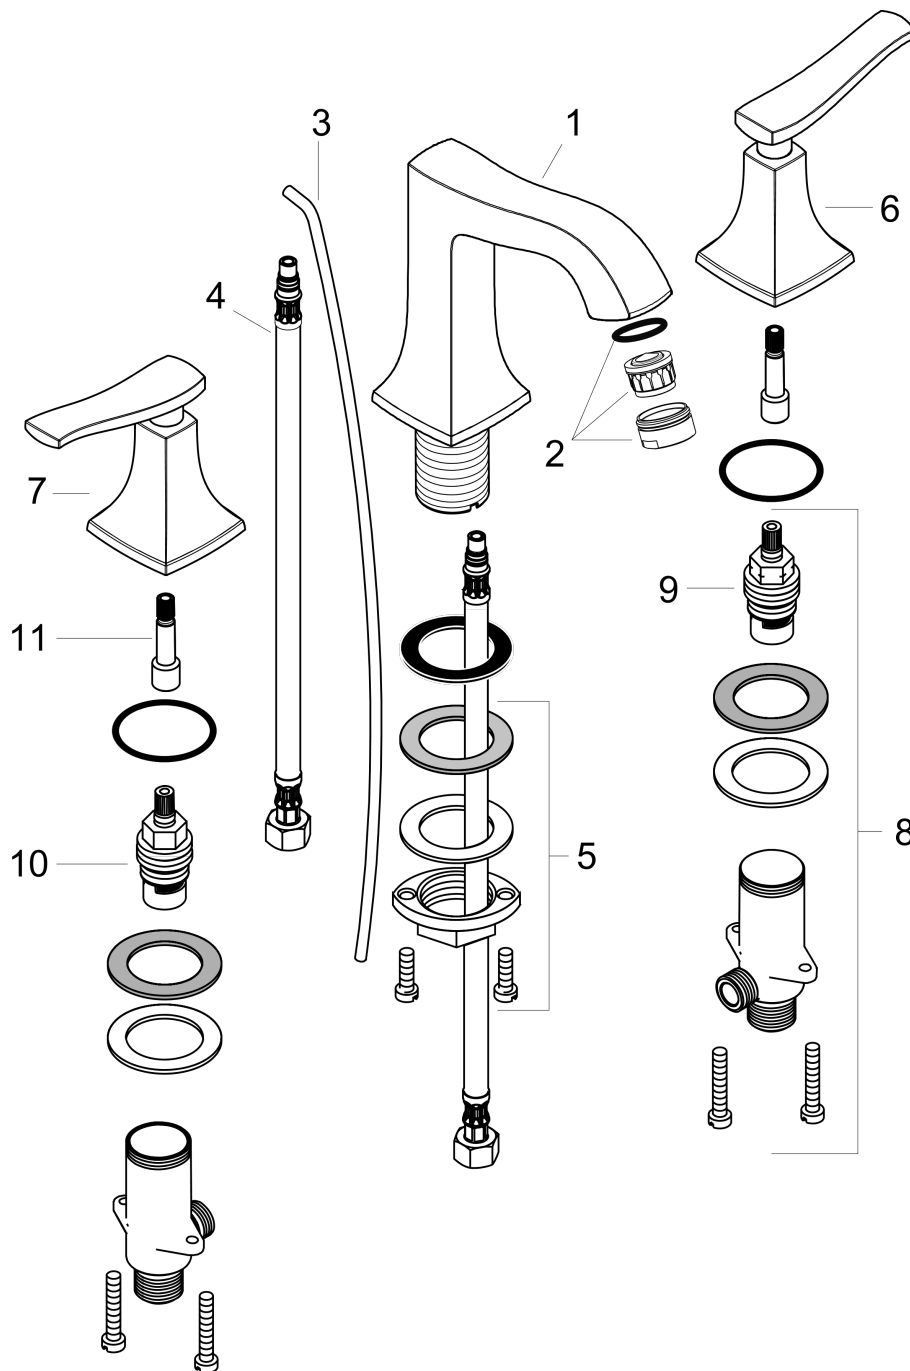

Metris C
Widespread Faucet 100 with Pop-Up Drain, 1.2 GPM
 Surface: **chrome** Part no. : **31073001**

Description

Features

- Spray modes: Aerated spray
- Flow: 1.2 GPM (4.5 L/Min)
- 90° ceramic valves
- Includes pop-up drain

Item details

List Price \$ 794.00

Technology

Compliance

Product image

Scale drawing

Metris C
Widespread Faucet 100 with Pop-Up Drain, 1.2 GPM
 Surface: **chrome** Part no. : **31073001**

Exploded drawing

Year of production: >07/16

Metris C

Widespread Faucet 100 with Pop-Up Drain, 1.2 GPM

Surface: **chrome** Part no. : **31073001**

Spare parts list

Year of production: >07/16

Pos.	Description	Part no.	Price	PU
1	spout cpl.	95394001	-	1
2	aerator M24x1 (4,5 l/min)	92877000	-	1
3	pull rod	96657000	-	1
4	connection hose 18½" M8x0,75 3/8"	96321001	-	1
5	fixing set (Ø 32)	13961000	-	1
6	handle for cold water	31293000	-	1
7	handle for hot water	31292000	-	1
8	stop valve cpl.	97357001	-	1
9	shut off unit left closing	94008000	-	1
10	shut off unit right closing	94009000	-	1
11	adapter for handle	95252000	-	1
a	pop up waste	88509000	-	1
b	handle fixing set	98932000	-	1