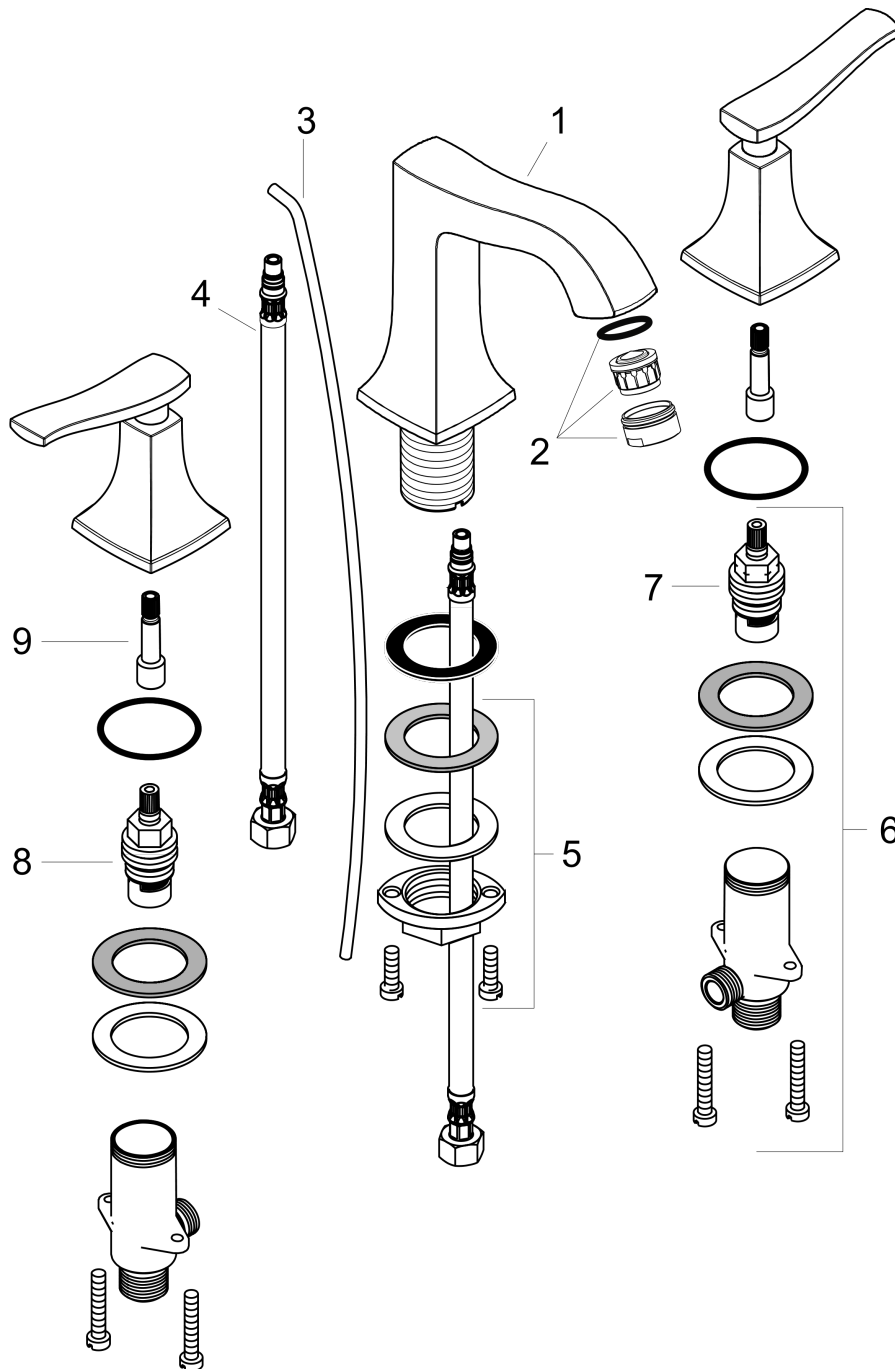

Metris C
Widespread Faucet 100 with Pop-Up Drain, 1.2 GPM
 Surface: **brushed nickel** Part no. : **31073821**

Description

Features

- Spray modes: Aerated spray
- Flow: 1.2 GPM (4.5 L/Min)
- 90° ceramic valves
- Includes pop-up drain

Item details

List Price \$ 1,048.00

Technology

Compliance

Product image

Scale drawing

Metris C
Widespread Faucet 100 with Pop-Up Drain, 1.2 GPM
 Surface: brushed nickel Part no. : 31073821

Exploded drawing

Year of production: >07/16

Metris C

Widespread Faucet 100 with Pop-Up Drain, 1.2 GPM

Surface: **brushed nickel** Part no. : **31073821**

Spare parts list

Year of production: >07/16

Pos.	Description	Part no.	Price	PU
1	spout cpl.	95394821	-	1
2	aerator M24x1 (4,5 l/min)	92877820	-	1
3	pull rod	96657820	-	1
4	connection hose 18½" M8x0,75 3/8"	96321001	-	1
5	fixing set (Ø 32)	13961000	-	1
6	stop valve cpl.	97357001	-	1
7	shut off unit left closing	94008000	-	1
8	shut off unit right closing	94009000	-	1
9	adapter for handle	95252000	-	1
a	pop up waste	88509820	-	1
b	handle for hot water	31292821	-	1
c	handle fixing set	98932000	-	1