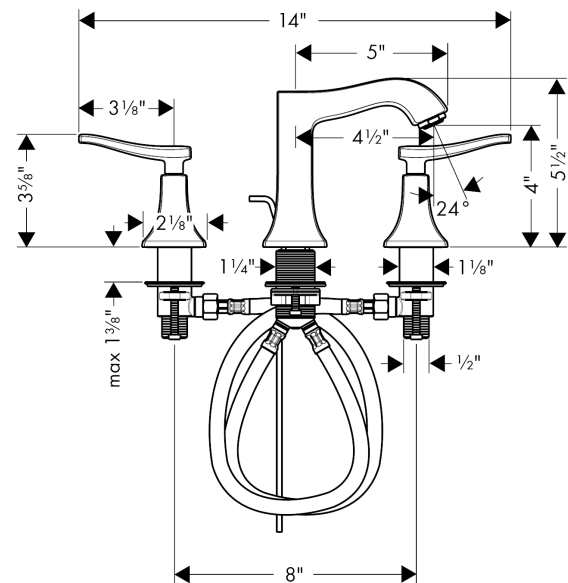

Metris C
Widespread Faucet 100 with Pop-Up Drain, 1.2 GPM
 Surface: **brushed nickel** Part no. : **31073821**

Description

Features

- Spray modes: Aerated spray
- Flow: 1.2 GPM (4.5 L/Min)
- 90° ceramic valves
- Includes pop-up drain

Item details

List Price \$ 1,048.00

Technology

Compliance

Product image

Scale drawing

Metris C
Widespread Faucet 100 with Pop-Up Drain, 1.2 GPM
 Surface: brushed nickel Part no. : 31073821

Exploded drawing

Year of production: >07/16

Metris C

Widespread Faucet 100 with Pop-Up Drain, 1.2 GPM

Surface: **brushed nickel** Part no. : **31073821**

Spare parts list

Year of production: >07/16

Pos.	Description	Part no.	Price	PU
1	spout cpl.	95394821	-	1
2	aerator M24x1 (4,5 l/min)	92877820	-	1
3	pull rod	96657820	-	1
4	connection hose 18½" M8x0,75 3/8"	96321001	-	1
5	fixing set (Ø 32)	13961000	-	1
6	stop valve cpl.	97357001	-	1
7	shut off unit left closing	94008000	-	1
8	shut off unit right closing	94009000	-	1
9	adapter for handle	95252000	-	1
a	pop up waste	88509820	-	1
b	handle for hot water	31292821	-	1
c	handle fixing set	98932000	-	1