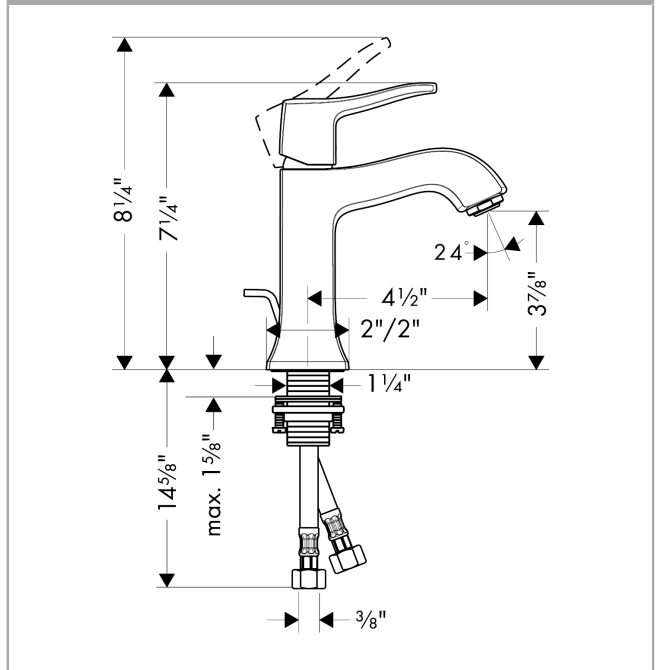

**Metris C**  
**Single-Hole Faucet 100 with Pop-Up Drain, 1.2 GPM**  
 Surface: **rubbed bronze** Part no. : **31075921**

Description

Features

- Spray modes: Aerated spray
- Flow: 1.2 GPM (4.5 L/Min)
- Ceramic cartridge
- Includes pop-up drain

Item details

List Price \$ 612.00

Technology

Compliance

Product image

Scale drawing

**Metris C**  
**Single-Hole Faucet 100 with Pop-Up Drain, 1.2 GPM**  
 Surface: **rubbed bronze** Part no. : **31075921**

Exploded drawing

Year of production: >07/16

**Metris C**  
**Single-Hole Faucet 100 with Pop-Up Drain, 1.2 GPM**  
 Surface: **rubbed bronze** Part no. : **31075921**

## Spare parts list

Year of production: >07/16

Pos.	Description	Part no.	Price	PU
1	handle	31291920	-	1
2	screw cover	96338000	-	1
3	flange	98863920	-	1
4	nut	98864000	-	1
5	cartridge, assy	95973001	-	1
6	locking screw for handle	95140000	-	1
7	seal	98865000	-	1
8	adapter for cartridge	98866000	-	1
9	aerator M24x1 (4,5 l/min)	92877920	-	1
10	fixing set (Ø 32)	13961000	-	1
11	pull rod	96657920	-	1
12	connection hose 18½" M8x0,75 3/8"	96321001	-	1
a	pop up waste	88509920	-	1
b	fixation extension 35 mm	13898000	-	1
c	lever collar	97548000	-	1