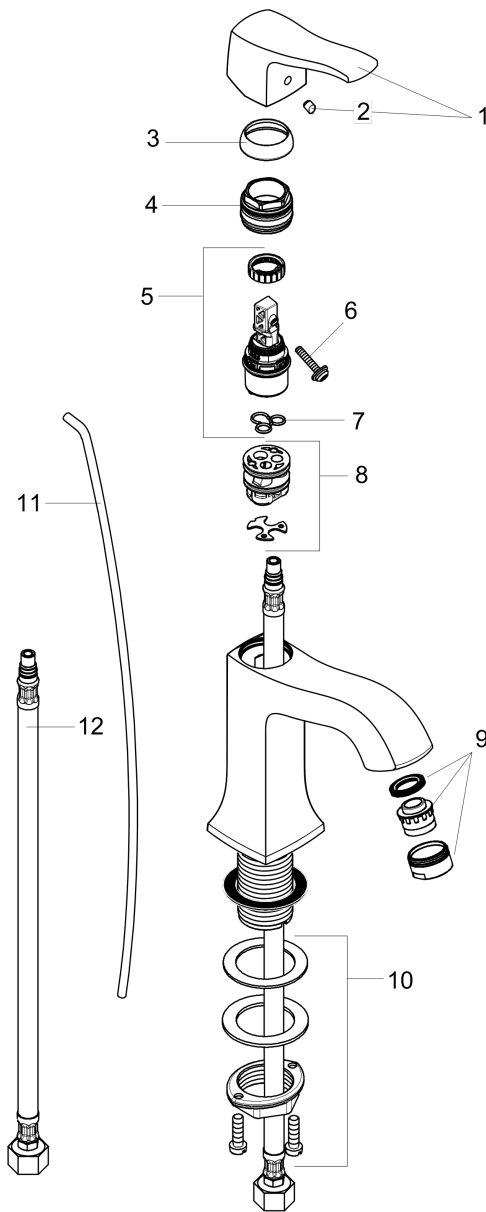

**Metris C**  
**Single-Hole Faucet 100 with Pop-Up Drain, 1.2 GPM**  
 Surface: **rubbed bronze** Part no. : **31075921**

Description

Features

- Spray modes: Aerated spray
- Flow: 1.2 GPM (4.5 L/Min)
- Ceramic cartridge
- Includes pop-up drain

Item details

List Price \$ 612.00

Technology

Compliance

Product image

Scale drawing

**Metris C**  
**Single-Hole Faucet 100 with Pop-Up Drain, 1.2 GPM**  
 Surface: **rubbed bronze** Part no. : **31075921**

Exploded drawing

Year of production: >07/16

**Metris C**  
**Single-Hole Faucet 100 with Pop-Up Drain, 1.2 GPM**  
 Surface: **rubbed bronze** Part no. : **31075921**

## Spare parts list

Year of production: >07/16

Pos.	Description	Part no.	Price	PU
1	handle	31291920	-	1
2	screw cover	96338000	-	1
3	flange	98863920	-	1
4	nut	98864000	-	1
5	cartridge, assy	95973001	-	1
6	locking screw for handle	95140000	-	1
7	seal	98865000	-	1
8	adapter for cartridge	98866000	-	1
9	aerator M24x1 (4,5 l/min)	92877920	-	1
10	fixing set (Ø 32)	13961000	-	1
11	pull rod	96657920	-	1
12	connection hose 18½" M8x0,75 3/8"	96321001	-	1
a	pop up waste	88509920	-	1
b	fixation extension 35 mm	13898000	-	1
c	lever collar	97548000	-	1