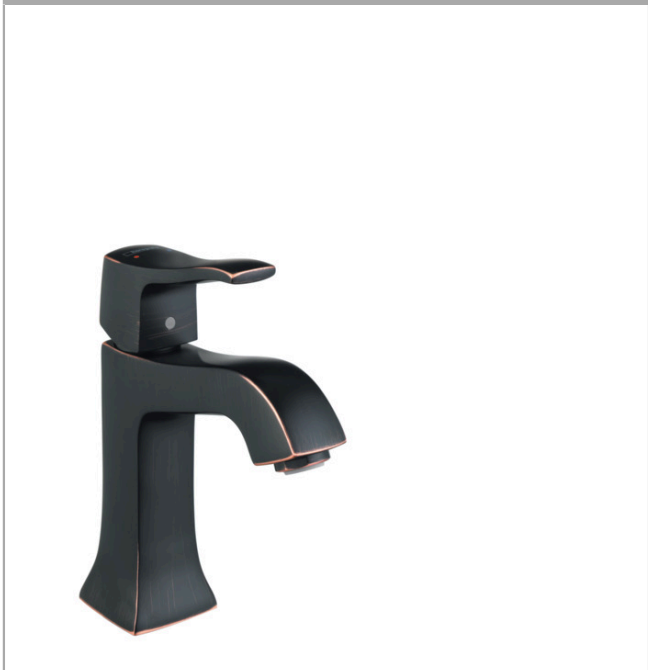

**Metris C**  
**Single-Hole Faucet 100 with Pop-Up Drain, 1.2 GPM**  
 Surface: **rubbed bronze** Part no. : **31075921**

Description

Features

- Spray modes: Aerated spray
- Flow: 1.2 GPM (4.5 L/Min)
- Ceramic cartridge
- Includes pop-up drain

Item details

List Price \$ 612.00

Technology

Compliance

Product image

Scale drawing

**Metris C**  
**Single-Hole Faucet 100 with Pop-Up Drain, 1.2 GPM**  
 Surface: **rubbed bronze** Part no. : **31075921**

Exploded drawing

Year of production: >07/16

**Metris C**  
**Single-Hole Faucet 100 with Pop-Up Drain, 1.2 GPM**  
 Surface: **rubbed bronze** Part no. : **31075921**