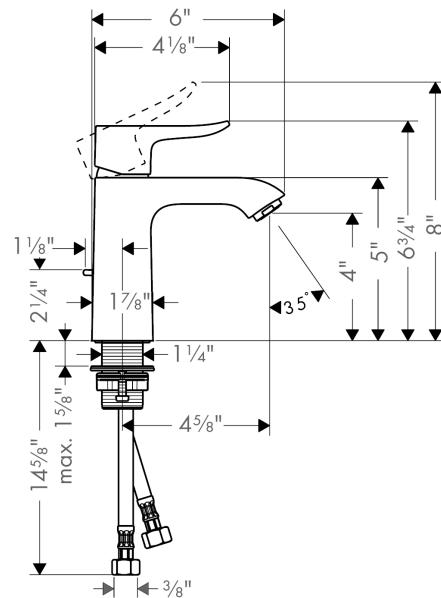

Metris
Single-Hole Faucet 110 with Pop-Up Drain, 1.2 GPM
 Surface: **chrome** Part no. : **31080001**

Description

Features

- Spray modes: Aerated spray
- Flow: 1.2 GPM (4.5 L/Min)
- Ceramic cartridge
- Includes pop-up drain

Item details

List Price \$ 447.00

Technology

Compliance

Product image

Scale drawing

Metris
Single-Hole Faucet 110 with Pop-Up Drain, 1.2 GPM
 Surface: **chrome** Part no. : **31080001**

Exploded drawing

Year of production: >07/16

Metris

Single-Hole Faucet 110 with Pop-Up Drain, 1.2 GPM

Surface: **chrome** Part no. : **31080001**

Spare parts list

Year of production: >07/16

Pos.	Description	Part no.	Price	PU
1	handle	95519000	-	1
2	screw cover	96338000	-	1
3	flange	97406000	-	1
4	nut	97209000	-	1
5	cartridge, assy	95646001	-	1
6	locking screw for handle	95140000	-	1
7	seal	95008000	-	1
8	adapter for cartridge	98750000	-	1
9	aerator M24x1 (4,5 l/min)	92877000	-	1
10	fixing set (Ø 32)	13961000	-	1
11	flat seal	98749000	-	1
12	connection hose 18½" M8x0,75 3/8"	96321001	-	1
13	pull rod	96657000	-	1
14	O-Ring 32x2	98193000	-	1
15	O-Ring 30x2	98186000	-	1
a	pop up waste	88509000	-	1
b	aerator M24x1 (3,5 l/min)	92508000	-	1
c	aerator M24x1 (5 l/min)	13185000	-	1
d	aerator swivelling M24x1 (5 l/min)	95928000	-	1