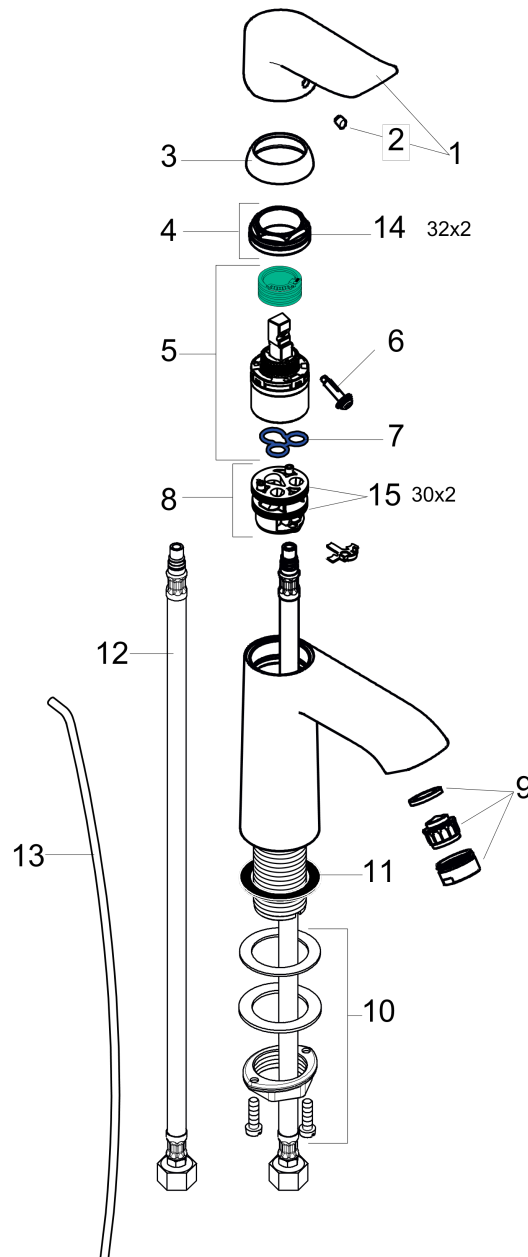

Metris
Single-Hole Faucet 110 with Pop-Up Drain, 1.2 GPM
 Surface: **chrome** Part no. : **31080001**

Description

Features

- Spray modes: Aerated spray
- Flow: 1.2 GPM (4.5 L/Min)
- Ceramic cartridge
- Includes pop-up drain

Item details

List Price \$ 447.00

Technology

Compliance

Product image

Scale drawing

Metris
Single-Hole Faucet 110 with Pop-Up Drain, 1.2 GPM
 Surface: **chrome** Part no. : **31080001**

Exploded drawing

Year of production: >07/16

Metris

Single-Hole Faucet 110 with Pop-Up Drain, 1.2 GPM

Surface: **chrome** Part no. : **31080001**

Spare parts list

Year of production: >07/16

Pos.	Description	Part no.	Price	PU
1	handle	95519000	-	1
2	screw cover	96338000	-	1
3	flange	97406000	-	1
4	nut	97209000	-	1
5	cartridge, assy	95646001	-	1
6	locking screw for handle	95140000	-	1
7	seal	95008000	-	1
8	adapter for cartridge	98750000	-	1
9	aerator M24x1 (4,5 l/min)	92877000	-	1
10	fixing set (Ø 32)	13961000	-	1
11	flat seal	98749000	-	1
12	connection hose 18½" M8x0,75 3/8"	96321001	-	1
13	pull rod	96657000	-	1
14	O-Ring 32x2	98193000	-	1
15	O-Ring 30x2	98186000	-	1
a	pop up waste	88509000	-	1
b	aerator M24x1 (3,5 l/min)	92508000	-	1
c	aerator M24x1 (5 l/min)	13185000	-	1
d	aerator swivelling M24x1 (5 l/min)	95928000	-	1