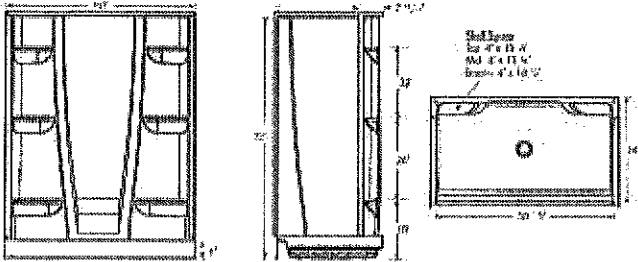

Model number:

VP6034CS.010

Dimensions: 60" x 34" x 76"

Installation: Alcove

Material: Veritek™ Pro

Dimensions

60 x 34 x 76 In.
(1524 x 864 x 1930 mm)

Weight

135 lbs - 61 kg

Shape

Rectangular

Pieces

1

Drain location:

Center

VP6034CS